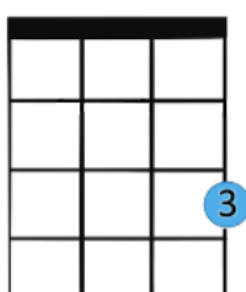

Verse:

G	G	G D	C
---	---	-----	---

runnin' down the road tryin' to loosen my load I got seven women on my mind
 standin' on a corner in Winslow, Arizona such a fine sight to see it's a
 runnin' down the road tryna loosen my load got a world of trouble on my mind

23

C	G	C	G
----------	----------	----------	----------

Up while you still can don't even try to under-stand just find a
Lose and we may win though we will never be here a-gain so open

27

Am	C	G	G :
-----------	----------	----------	------------

Place to make your stand and take it easy
Up I'm climbin' in and take it easy

G

C

Em

D7

D

Am

Note: In this piece, D can be substituted for D7.