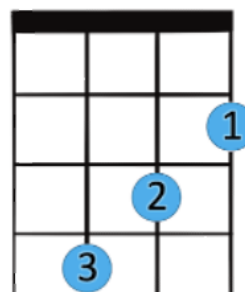

Verse:

G	G	G D	C
---	---	-----	---

runnin' down the road tryin' to loosen my load I got seven women on my mind
 standin' on a corner in Winslow, Arizona such a fine sight to see it's a
 runnin' down the road tryna loosen my load got a world of trouble on my mind

G	D	C	G
---	---	---	---

Four that wanna own me, two that wanna stone me one says she's a friend of mine take it
 Girl my lord in a flat-bed Ford slowin' down to take a look at me come on
 Lookin' for a lover who won't blow my cover She's so hard to find

Place to make your stand and take it easy
Up I'm climbin' in and take it easy

G

C

Em

D7

D

Am

Note: In this piece, D can be substituted for D7.