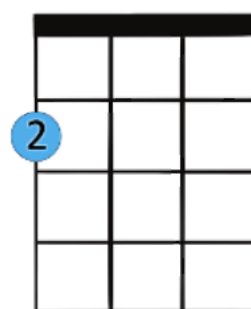

Verse:

G	G	G D	C
---	---	-----	---

runnin' down the road tryin' to loosen my load I got seven women on my mind
 standin' on a corner in Winslow, Arizona such a fine sight to see it's a
 runnin' down the road tryna loosen my load got a world of trouble on my mind

Place to make your stand and take it easy
Up I'm climbin' in and take it easy

G

C

Em

D7

D

Am

Note: In this piece, D can be substituted for D7.