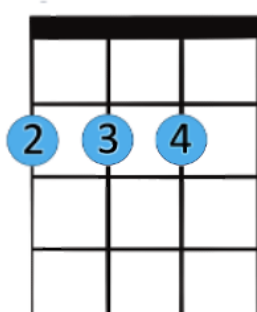

Verse:

G	G	G D	C
---	---	-----	---

runnin' down the road tryin' to loosen my load I got seven women on my mind
 standin' on a corner in Winslow, Arizona such a fine sight to see it's a
 runnin' down the road tryna loosen my load got a world of trouble on my mind

G	D	C	G
---	---	---	---

Four that wanna own me, two that wanna stone me one says she's a friend of mine take it
 Girl my lord in a flat-bed Ford slowin' down to take a look at me come on
 Lookin' for a lover who won't blow my cover She's so hard to find

Place to make your stand and take it easy
Up I'm climbin' in and take it easy

G

C

Em

D7

D

Am

Note: In this piece, D can be substituted for D7.