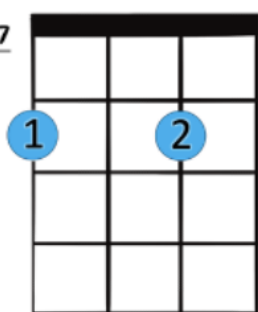

Take It Easy - The Eagles

(Browne/Frey)

Recommended strumming pattern:

D DU U DU D DU U DU

Intro:

:G	G	C	D	:
----	---	---	---	---

:G	G
----	---

- 1) Well I'm a
- 2) Well I'm a
- 3) Well I'm a

Verse:

G	G	G D	C
---	---	-----	---

runnin' down the road tryin' to loosen my load I got seven women on my mind
 standin' on a corner in Winslow, Arizona such a fine sight to see it's a
 runnin' down the road tryna loosen my load got a world of trouble on my mind

G	D	C	G
---	---	---	---

Four that wanna own me, two that wanna stone me one says she's a friend of mine take it
 Girl my lord in a flat-bed Ford slowin' down to take a look at me come on
 Lookin' for a lover who won't blow my cover She's so hard to find

Place to make your stand and take it easy
Up I'm climbin' in and take it easy

G

C

Em

D7

D

Am

Note: In this piece, D can be substituted for D7.