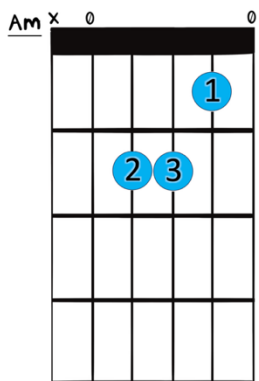

Verse:

G	G	G D	C
---	---	-----	---

runnin' down the road tryin' to loosen my load I got seven women on my mind
standin' on a corner in Winslow, Arizona such a fine sight to see it's a
runnin' down the road tryna loosen my load got a world of trouble on my mind

G	D	C	G
---	---	---	---

Four that wanna own me, two that wanna stone me one says she's a friend of mine take it
Girl my lord in a flat-bed Ford slowin' down to take a look at me come on
Lookin' for a lover who won't blow my cover She's so hard to find

23

C	G	C	G
----------	----------	----------	----------

Up while you still can don't even try to under-stand just find a
Lose and we may win though we will never be here a-gain so open

27

Am	C	G	G :
-----------	----------	----------	------------

Place to make your stand and take it easy
Up I'm climbin' in and take it easy

Note: In this piece, D can be substituted for D⁷.