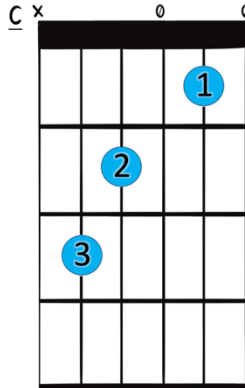

Verse:

G	G	G D	C
---	---	-----	---

runnin' down the road tryin' to loosen my load I got seven women on my mind
standin' on a corner in Winslow, Arizona such a fine sight to see it's a
runnin' down the road tryna loosen my load got a world of trouble on my mind

G	D	C	G
---	---	---	---

Four that wanna own me, two that wanna stone me one says she's a friend of mine take it
Girl my lord in a flat-bed Ford slowin' down to take a look at me come on
Lookin' for a lover who won't blow my cover She's so hard to find

23

C	G	C	G
----------	----------	----------	----------

Up while you still can don't even try to under-stand just find a
Lose and we may win though we will never be here a-gain so open

27

Am	C	G	G :
-----------	----------	----------	------------

Place to make your stand and take it easy
Up I'm climbin' in and take it easy

Note: In this piece, D can be substituted for D⁷.