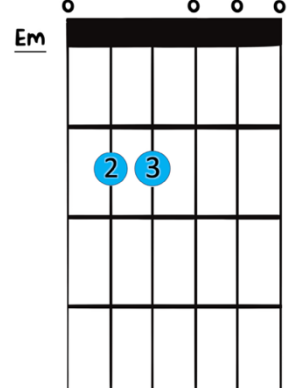

Verse:

G	G	G D	C
---	---	-----	---

runnin' down the road tryin' to loosen my load I got seven women on my mind
standin' on a corner in Winslow, Arizona such a fine sight to see it's a
runnin' down the road tryna loosen my load got a world of trouble on my mind

G	D	C	G
---	---	---	---

Four that wanna own me, two that wanna stone me one says she's a friend of mine take it
Girl my lord in a flat-bed Ford slowin' down to take a look at me come on
Lookin' for a lover who won't blow my cover She's so hard to find

23

C	G	C	G
----------	----------	----------	----------

Up while you still can don't even try to under-stand just find a
Lose and we may win though we will never be here a-gain so open

27

Am	C	G	G :
-----------	----------	----------	------------

Place to make your stand and take it easy
Up I'm climbin' in and take it easy

Note: In this piece, D can be substituted for D⁷.