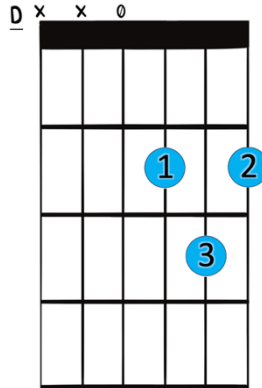

Verse:

G	G	G D	C
---	---	-----	---

runnin' down the road tryin' to loosen my load I got seven women on my mind
standin' on a corner in Winslow, Arizona such a fine sight to see it's a
runnin' down the road tryna loosen my load got a world of trouble on my mind

G	D	C	G
---	---	---	---

Four that wanna own me, two that wanna stone me one says she's a friend of mine take it
Girl my lord in a flat-bed Ford slowin' down to take a look at me come on
Lookin' for a lover who won't blow my cover She's so hard to find

23

C	G	C	G
----------	----------	----------	----------

Up while you still can don't even try to under-stand just find a
Lose and we may win though we will never be here a-gain so open

27

Am	C	G	G :
-----------	----------	----------	------------

Place to make your stand and take it easy
Up I'm climbin' in and take it easy

Note: In this piece, D can be substituted for D⁷.