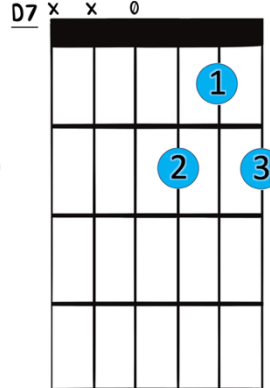

Verse:

G	G	G D	C
---	---	-----	---

runnin' down the road tryin' to loosen my load I got seven women on my mind
standin' on a corner in Winslow, Arizona such a fine sight to see it's a
runnin' down the road tryna loosen my load got a world of trouble on my mind

G	D	C	G
---	---	---	---

Four that wanna own me, two that wanna stone me one says she's a friend of mine take it
Girl my lord in a flat-bed Ford slowin' down to take a look at me come on
Lookin' for a lover who won't blow my cover She's so hard to find

23

C	G	C	G
----------	----------	----------	----------

Up while you still can don't even try to under-stand just find a
Lose and we may win though we will never be here a-gain so open

27

Am	C	G	G :
-----------	----------	----------	------------

Place to make your stand and take it easy
Up I'm climbin' in and take it easy

Note: In this piece, D can be substituted for D⁷.