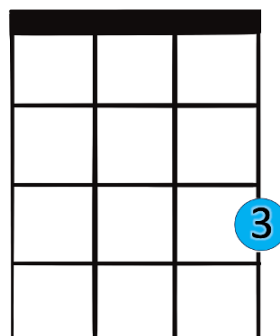

I Won't Back Down - Tom Petty

(Lynne/Petty)

Recommended strumming pattern:

D U D D U U U D U D U D U

Intro:

Em D	G	Em D	G
------	---	------	---

1) Well I

Verse:

Em D	G	:	
------	---	---	--

won't back down 2) Well I

Coda:

C	D	Em D	G
---	---	------	---

hey I won't back down

C	D	C	D
---	---	---	---

hey baby there ain't no easy way out

C	D	Em D	G
---	---	------	---

hey I stand my ground and I

Em D	G	Em D	G
------	---	------	---

won't back down no I won't back down

Em

D

D7

G

C