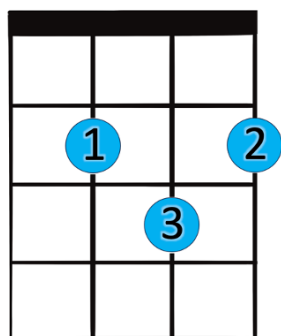

I Won't Back Down - Tom Petty

(Lynne/Petty)

Recommended strumming pattern:

D U D D U U U D U D U D U

Intro:

Em D	G	Em D	G
------	---	------	---

1) Well I

Verse:

Em D	G
------	---

won't back down
won't back down

Chorus:

3rd time to coda

C	D	C	D
---	---	---	---

hey baby there ain't no easy way out

C	D	Em D	G
---	---	------	---

hey I stand my ground and I

Em D	G	:	
------	---	---	--

won't back down 2) Well I

Coda:

C	D	Em D	G
---	---	------	---

hey I won't back down

C	D	C	D
---	---	---	---

hey baby there ain't no easy way out

C	D	Em D	G
---	---	------	---

hey I stand my ground and I

Em D	G	Em D	G
------	---	------	---

won't back down no I won't back down

Em

D

D7

G

C