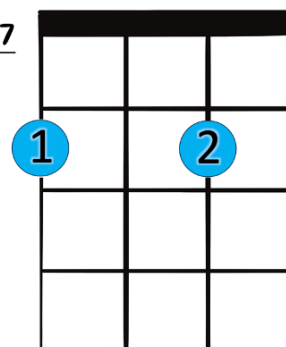

I Won't Back Down - Tom Petty

(Lynne/Petty)

Recommended strumming pattern:

D U D D U U U D U D U D U

Intro:

Em D	G	Em D	G
------	---	------	---

1) Well I

Verse:

Em D	G
------	---

won't back down
won't back down

Chorus:

3rd time to coda

C	D	C	D
---	---	---	---

hey baby there ain't no easy way out

C	D	Em D	G
---	---	------	---

hey I stand my ground and I

Em D	G	:	
------	---	---	--

won't back down 2) Well I

Coda:

C	D	Em D	G
---	---	------	---

hey I won't back down

C	D	C	D
---	---	---	---

hey baby there ain't no easy way out

C	D	Em D	G
---	---	------	---

hey I stand my ground and I

Em D	G	Em D	G
------	---	------	---

won't back down no I won't back down

Em

D

D7

G

C