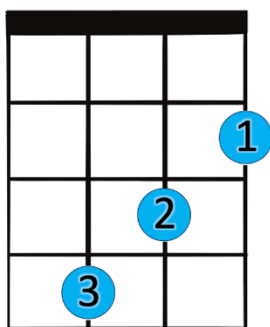

C	D	C	D

hey baby there ain't no easy way out

C	D	Em D	G

hey I stand my ground and I

Em D	G	Em D	G

won't back down no I won't back down

Em