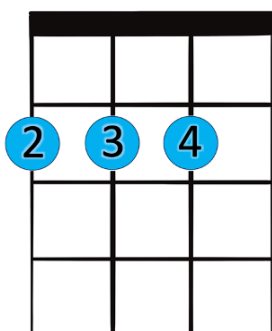

I Won't Back Down - Tom Petty

(Lynne/Petty)

Recommended strumming pattern:

D U D D U U U D U D U D U

Intro:

Em D	G	Em D	G
------	---	------	---

1) Well I

Verse:

Em D	G
------	---

won't back down
won't back down

Chorus:

3rd time to coda

C	D	C	D
---	---	---	---

hey baby there ain't no easy way out

C	D	Em D	G
---	---	------	---

hey I stand my ground and I

Em D	G	:	
------	---	---	--

won't back down 2) Well I

Coda:

C	D	Em D	G
---	---	------	---

hey I won't back down

C	D	C	D
---	---	---	---

hey baby there ain't no easy way out

C	D	Em D	G
---	---	------	---

hey I stand my ground and I

Em D	G	Em D	G
------	---	------	---

won't back down no I won't back down

Em

D

D7

G

C