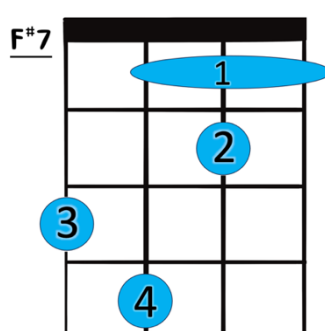

41

A	E	C^{#7}	F^{#7}

Keep giving all the love you can

45

B_m	E	A E	A :

Stand by your man

In this piece, E can be substituted for E7.