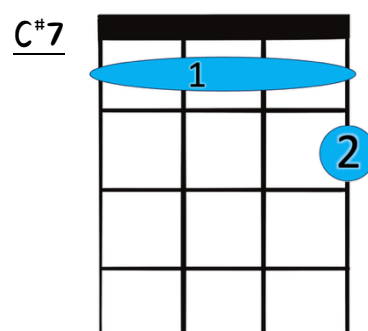

41

A	E	C^{#7}	F^{#7}

Keep giving all the love you can

45

B_m	E	A E	A :

Stand by your man

In this piece, E can be substituted for E7.