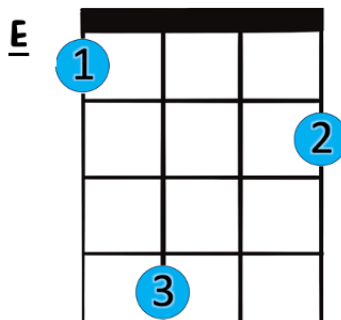

41

A	E	C^{#7}	F^{#7}

Keep giving all the love you can

45

B_m	E	A E	A :

Stand by your man

In this piece, E can be substituted for E7.