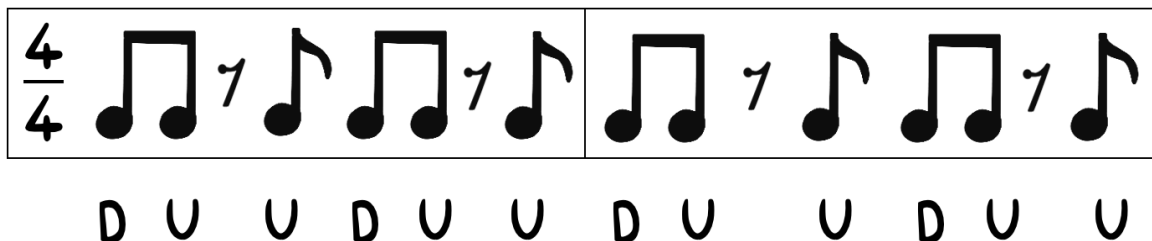

Stand By Your Man - Tammy Wynette

(Sherrill/Wynette)

Recommended strumming pattern (swung):

Intro:

Verse:

1) Sometimes it's hard to be a woman
2) But if you love him you'll for-give him

givin' all your love to just one man
even though he's hard to under-stand