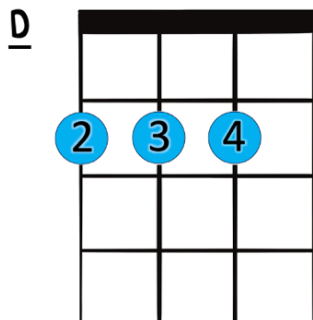

Stand By Your Man - Tammy Wynette

(Sherrill/Wynette)

Recommended strumming pattern (swung):

Intro:

Verse:

1) Sometimes it's hard to be a woman
2) But if you love him you'll for-give him

givin' all your love to just one man
even though he's hard to under-stand

25

A	E	A E	A
---	---	-----	---

cos after all he's just a man

Chorus:

29

A	C ^{#7}	D	D
---	-----------------	---	---

Stand by your man give him two arms to cling to

33

41

A	E	C^{#7}	F^{#7}
----------	----------	-----------------------	-----------------------

Keep giving all the love you can

45

B_m	E	A E	A :
----------------------	----------	------------	-------------------

Stand by your man

In this piece, E can be substituted for E7.