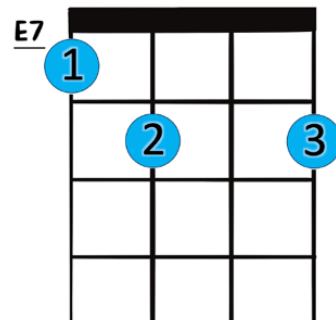

Stand By Your Man - Tammy Wynette

(Sherrill/Wynette)

Recommended strumming pattern (swung):

Intro:

Verse:

1) Sometimes it's hard to be a woman
2) But if you love him you'll for-give him

givin' all your love to just one man
even though he's hard to under-stand

25

A	E	A E	A
---	---	-----	---

cos after all he's just a man

Chorus:

29

A	C ^{#7}	D	D
---	-----------------	---	---

Stand by your man give him two arms to cling to

33

41

A	E	C^{#7}	F^{#7}
----------	----------	-----------------------	-----------------------

Keep giving all the love you can

45

B_m	E	A E	A :
----------------------	----------	------------	-------------------

Stand by your man

In this piece, E can be substituted for E7.