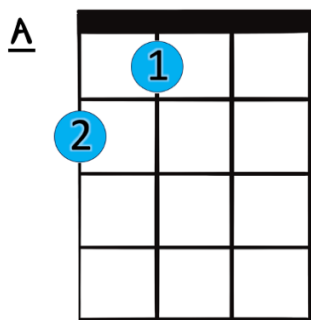

41

A	E	C^{#7}	F^{#7}

Keep giving all the love you can

45

B_m	E	A E	A :

Stand by your man

In this piece, E can be substituted for E7.