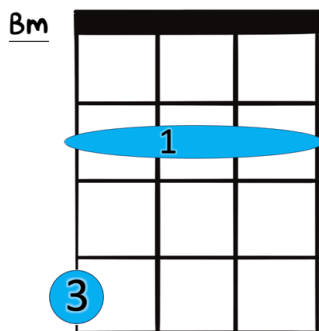

41

A	E	C^{#7}	F^{#7}

Keep giving all the love you can

45

B_m	E	A E	A :

Stand by your man

In this piece, E can be substituted for E7.