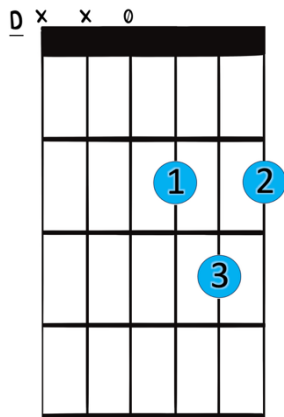

Let It Be Me

- The Everly Brothers

(Becaud/Curtis/Delanoe)

Recommended strumming pattern:

Verse:

G	D	Em	Bm
1) I bless the 2) Don't take this 3) So never	day I found you heaven from one leave me lonely	I want to if you must tell me you'll	stay around you cling to someone love me only

C	G	D	G :
and so I now and and that you'll	beg you for-ever always	let it be let it be let it be	me me (to chorus) me (to chorus)

Chorus:

C	Bm	C	Bm
Each time we	meet love	I find	com-plete love

1st time D.S

C	Bm	C	B⁷
Without your	sweet love	what would life	be (2 nd time to coda)

Coda:

G	D	Em	Bm
So never	leave me lonely	tell me you'll	love me only

Rit.

C	G	D	D
and that you'll	always		let it be

G	G
me	

Note: In this piece, D can be substituted for D⁷.