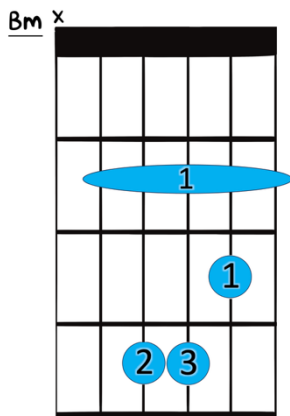

Let It Be Me

- The Everly Brothers

(Becaud/Curtis/Delanoe)

Recommended strumming pattern:

Verse:

G	D	Em	Bm
1) I bless the 2) Don't take this 3) So never	day I found you heaven from one leave me lonely	I want to if you must tell me you'll	stay around you cling to someone love me only

C	Bm	C	B⁷
Without your	sweet love	what would life	be (2 nd time to coda)

Coda:

G	D	Em	Bm
So never	leave me lonely	tell me you'll	love me only

Rit.

C	G	D	D
and that you'll	always		let it be

G	G
me	

Note: In this piece, D can be substituted for D⁷.