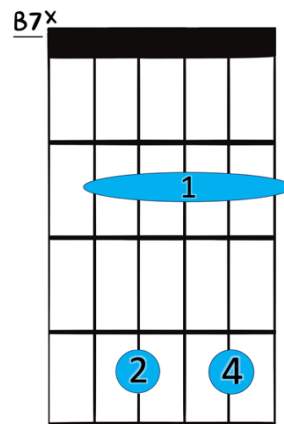

Let It Be Me

- The Everly Brothers

(Becaud/Curtis/Delanoe)

Recommended strumming pattern:

Verse:

G	D	Em	Bm
1) I bless the 2) Don't take this 3) So never	day I found you heaven from one leave me lonely	I want to if you must tell me you'll	stay around you cling to someone love me only

C	Bm	C	B⁷
Without your	sweet love	what would life	be (2 nd time to coda)

Coda:

G	D	Em	Bm
So never	leave me lonely	tell me you'll	love me only

Rit.

C	G	D	D
and that you'll	always		let it be

G	G
me	

Note: In this piece, D can be substituted for D⁷.