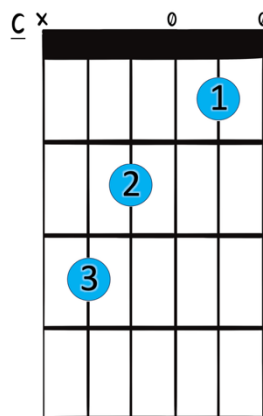

Let It Be Me

- The Everly Brothers

(Becaud/Curtis/Delanoe)

Recommended strumming pattern:

Verse:

G	D	Em	Bm
1) I bless the 2) Don't take this 3) So never	day I found you heaven from one leave me lonely	I want to if you must tell me you'll	stay around you cling to someone love me only

C	G	D	G :
and so I now and and that you'll	beg you for-ever always	let it be let it be let it be	me me (to chorus) me (to chorus)

Chorus:

C	Bm	C	Bm
Each time we	meet love	I find	com-plete love

1st time D.S

C	Bm	C	B⁷
Without your	sweet love	what would life	be (2 nd time to coda)

Coda:

G	D	Em	Bm
So never	leave me lonely	tell me you'll	love me only

Rit.

C	G	D	D
and that you'll	always		let it be

G	G
me	

Note: In this piece, D can be substituted for D⁷.