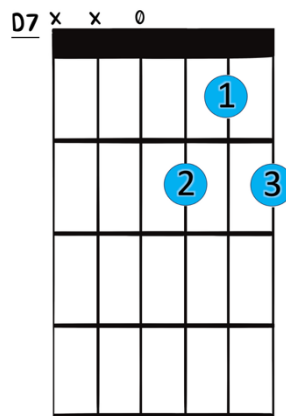

Let It Be Me

- The Everly Brothers

(Becaud/Curtis/Delanoe)

Recommended strumming pattern:

Verse:

G	D	Em	Bm
1) I bless the 2) Don't take this 3) So never	day I found you heaven from one leave me lonely	I want to if you must tell me you'll	stay around you cling to someone love me only

C	G	D	G :
and so I now and and that you'll	beg you for-ever always	let it be let it be let it be	me me (to chorus) me (to chorus)

Chorus:

C	Bm	C	Bm
Each time we	meet love	I find	com-plete love

1st time D.S

C	Bm	C	B⁷
Without your	sweet love	what would life	be (2 nd time to coda)

Coda:

G	D	Em	Bm
So never	leave me lonely	tell me you'll	love me only

Rit.

C	G	D	D
and that you'll	always		let it be

G	G
me	

Note: In this piece, D can be substituted for D⁷.