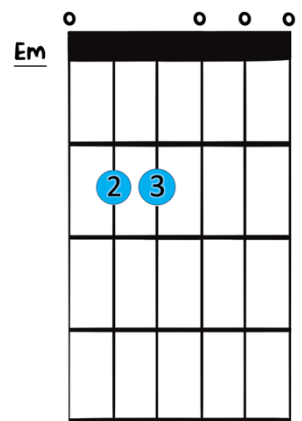

Let It Be Me

- The Everly Brothers

(Becaud/Curtis/Delanoe)

Recommended strumming pattern:

Verse:

G	D	Em	Bm
1) I bless the 2) Don't take this 3) So never	day I found you heaven from one leave me lonely	I want to if you must tell me you'll	stay around you cling to someone love me only

C	G	D	G :
and so I now and and that you'll	beg you for-ever always	let it be let it be let it be	me me (to chorus) me (to chorus)

Chorus:

C	Bm	C	Bm
Each time we	meet love	I find	com-plete love

1st time D.S

C	Bm	C	B⁷
Without your	sweet love	what would life	be (2 nd time to coda)

Coda:

G	D	Em	Bm
So never	leave me lonely	tell me you'll	love me only

Rit.

C	G	D	D
and that you'll	always		let it be

G	G
me	

Note: In this piece, D can be substituted for D⁷.