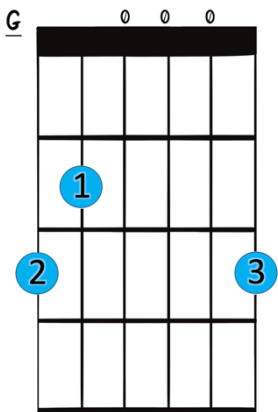

Let It Be Me

- The Everly Brothers

(Becaud/Curtis/Delanoe)

Recommended strumming pattern:

Verse:

G	D	Em	Bm
1) I bless the 2) Don't take this 3) So never	day I found you heaven from one leave me lonely	I want to if you must tell me you'll	stay around you cling to someone love me only

C	G	D	G :
and so I now and and that you'll	beg you for-ever always	let it be let it be let it be	me me (to chorus) me (to chorus)

Chorus:

C	Bm	C	Bm
Each time we	meet love	I find	com-plete love

1st time D.S

C	Bm	C	B⁷
Without your	sweet love	what would life	be (2 nd time to coda)

Coda:

G	D	Em	Bm
So never	leave me lonely	tell me you'll	love me only

Rit.

C	G	D	D
and that you'll	always		let it be

G	G
me	

Note: In this piece, D can be substituted for D⁷.