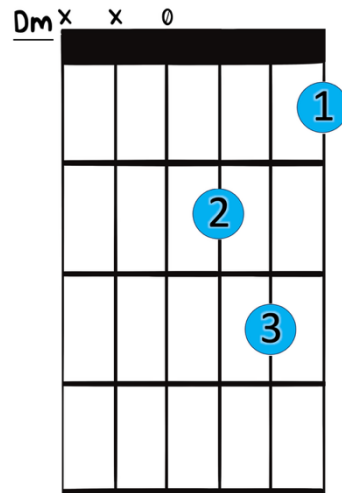

Chorus:

21

F	B^b	Dm	C

shotgun underneath the

hot sun feelin like a

someone

I'll be ridin'

D.S

25

F	B^b	Dm	C

shotgun underneath the

hot sun feelin like a

someone

Note: In this piece, C can be substituted for C7.