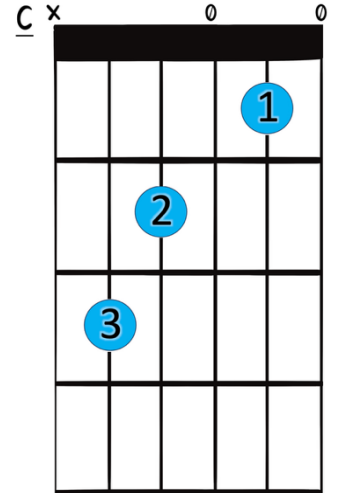

Shotgun - George Ezra

(Gibson/Ezra/Pott)

Suggested strumming pattern:

Intro:

Verse:

1) Home grown alligator
2) South of the equator

see ya later gotta hit the
navigator gotta hit the

road gotta hit the
road gotta hit the

yellow and green,

a-round and you'll see what I mean there's a

mountain top that

I'm dreaming of if you

need me you know where I'll be I'll be ridin'

Chorus:

21

F	B^b	Dm	C
----------	----------------------	-----------	----------

shotgun underneath the

hot sun feelin like a

someone

I'll be ridin'

D.S

25

F	B^b	Dm	C
----------	----------------------	-----------	----------

shotgun underneath the

hot sun feelin like a

someone

Note: In this piece, C can be substituted for C7.