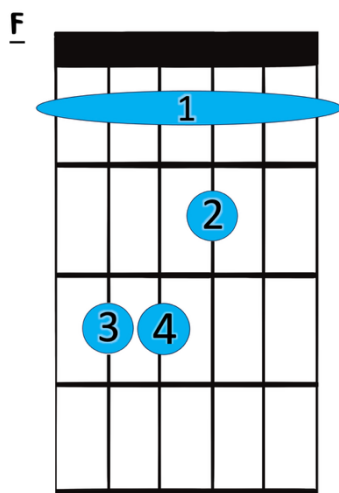

Chorus:

21

F	B^b	Dm	C

shotgun underneath the

hot sun feelin like a

someone

I'll be ridin'

D.S

25

F	B^b	Dm	C

shotgun underneath the

hot sun feelin like a

someone

Note: In this piece, C can be substituted for C7.