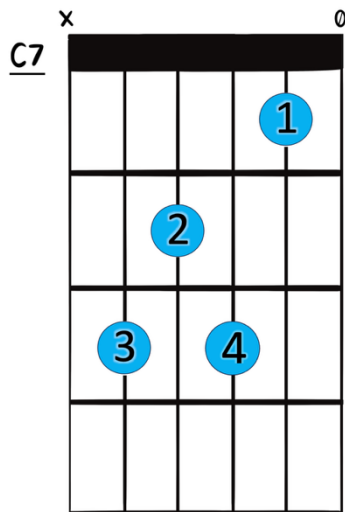

Shotgun - George Ezra

(Gibson/Ezra/Pott)

Suggested strumming pattern:

Intro:

Verse:

1) Home grown alligator
2) South of the equator

see ya later gotta hit the
navigator gotta hit the

road gotta hit the
road gotta hit the

yellow and green,

a-round and you'll see what I mean there's a

mountain top that

I'm dreaming of if you

need me you know where I'll be I'll be ridin'

Chorus:

21

F	B^b	Dm	C
----------	----------------------	-----------	----------

shotgun underneath the

hot sun feelin like a

someone

I'll be ridin'

D.S

25

F	B^b	Dm	C
----------	----------------------	-----------	----------

shotgun underneath the

hot sun feelin like a

someone

Note: In this piece, C can be substituted for C7.