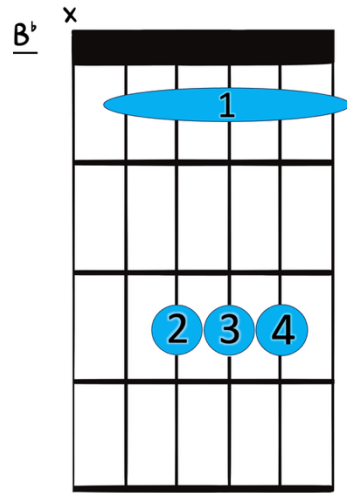

Chorus:

21

F	B^b	Dm	C

shotgun underneath the

hot sun feelin like a

someone

I'll be ridin'

D.S

25

F	B^b	Dm	C

shotgun underneath the

hot sun feelin like a

someone

Note: In this piece, C can be substituted for C7.