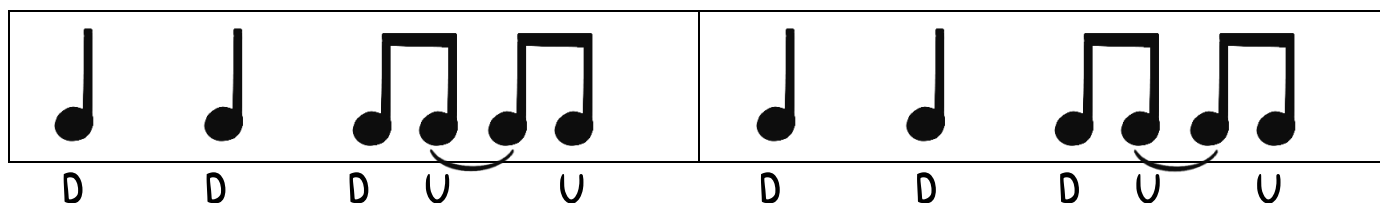

Shotgun - George Ezra

(Gibson/Ezra/Pott)

Suggested strumming pattern:

Intro:

Verse:

1) Home grown alligator
2) South of the equator

see ya later gotta hit the
navigator gotta hit the

road gotta hit the
road gotta hit the

yellow and green,

a-round and you'll see what I mean there's a

mountain top that

I'm dreaming of if you

need me you know where I'll be I'll be ridin'

Chorus:

21

F	B^b	Dm	C
----------	----------------------	-----------	----------